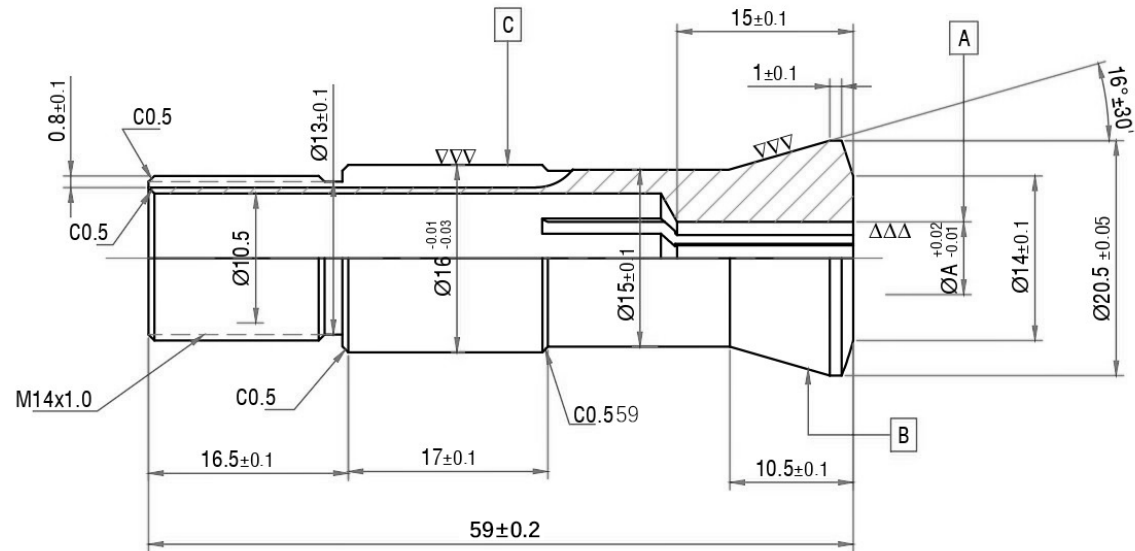

TD10

Source: <https://www.precollet.com>
Please indicate the source when reproducing

			PRECOLLET [®]	Name	GUIDE BUSHING
				Code	TD10
				Scale	1:1
				Customer	
			Material 9CrSi	DR BY	
Rev No	Revision note	Date		深圳市泽菱精密工业有限公司 Shenzhen Zeling Precision Industry Co.,Ltd.	