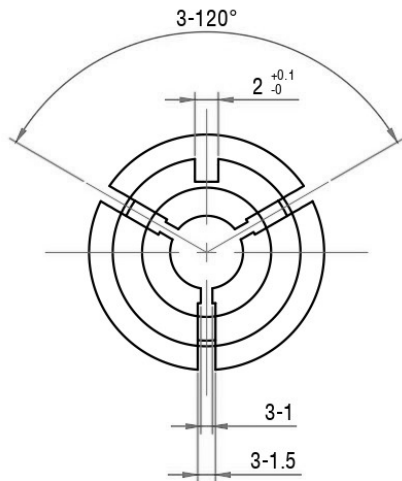

TD10

Source: <https://www.precollet.com>
Please indicate the source when reproducing

			PRECOLLET [®]	Name	GUIDE BUSHING
				Code	TD10
				Scale	1:1
				Customer	
			Material 9CrSi	DR BY	
Rev No	Revision note	Date		深圳市泽菱精密工业有限公司 Shenzhen Zeling Precision Industry Co.,Ltd.	