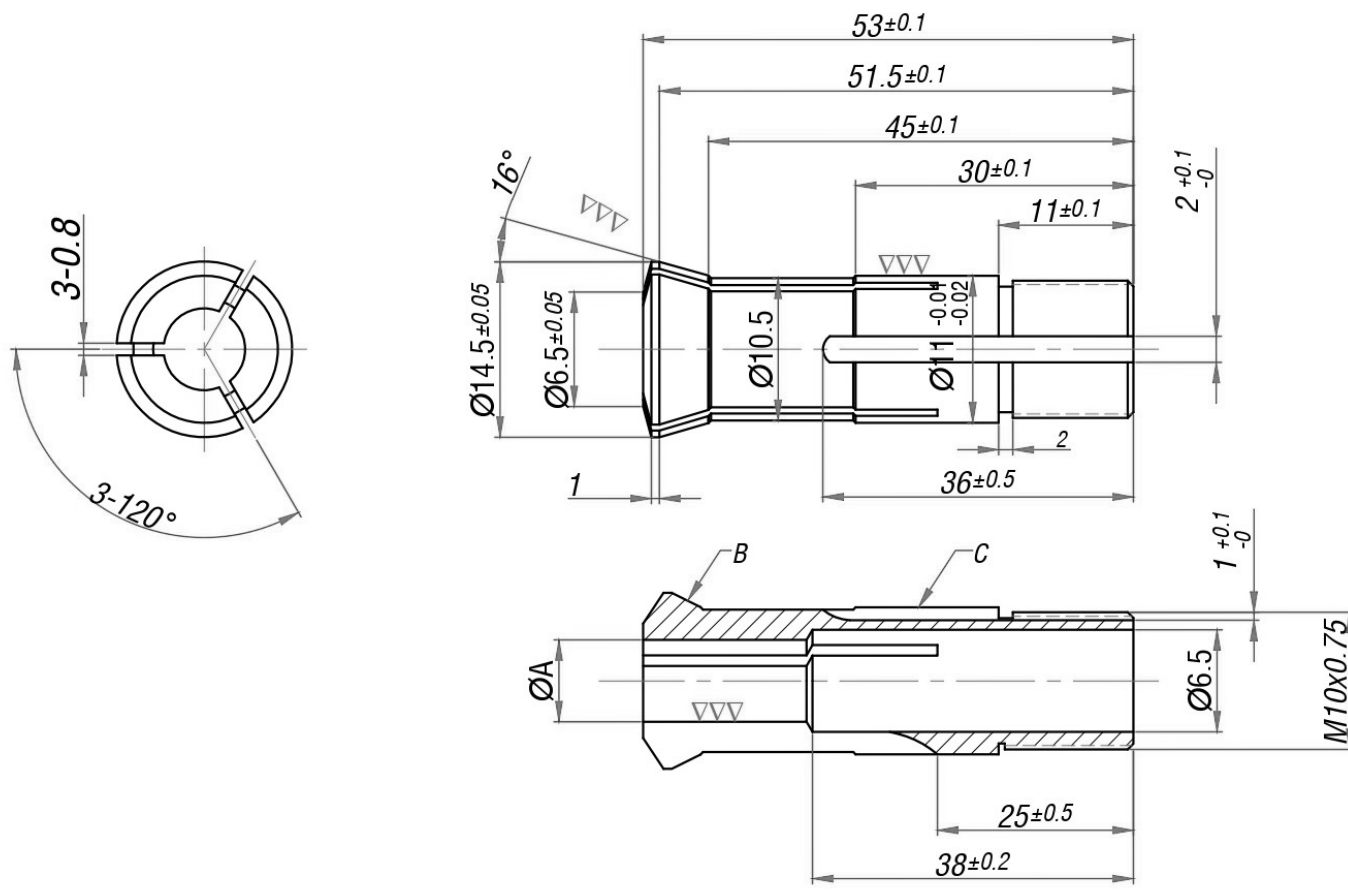

1
TD7

2

3

4

A

A

B

B

Source: <https://www.precollet.com>
Please indicate the source when reproducing

			PRECOLLET [®]	Name	GUIDE BUSHING
				Code	TD7
				Scale	1:1
				Customer	
			Material 9CrSi	DR BY	
Rev No	Revision note	Date		深圳市泽菱精密工业有限公司 Shenzhen Zeling Precision Industry Co.,Ltd.	

1

2

3

4