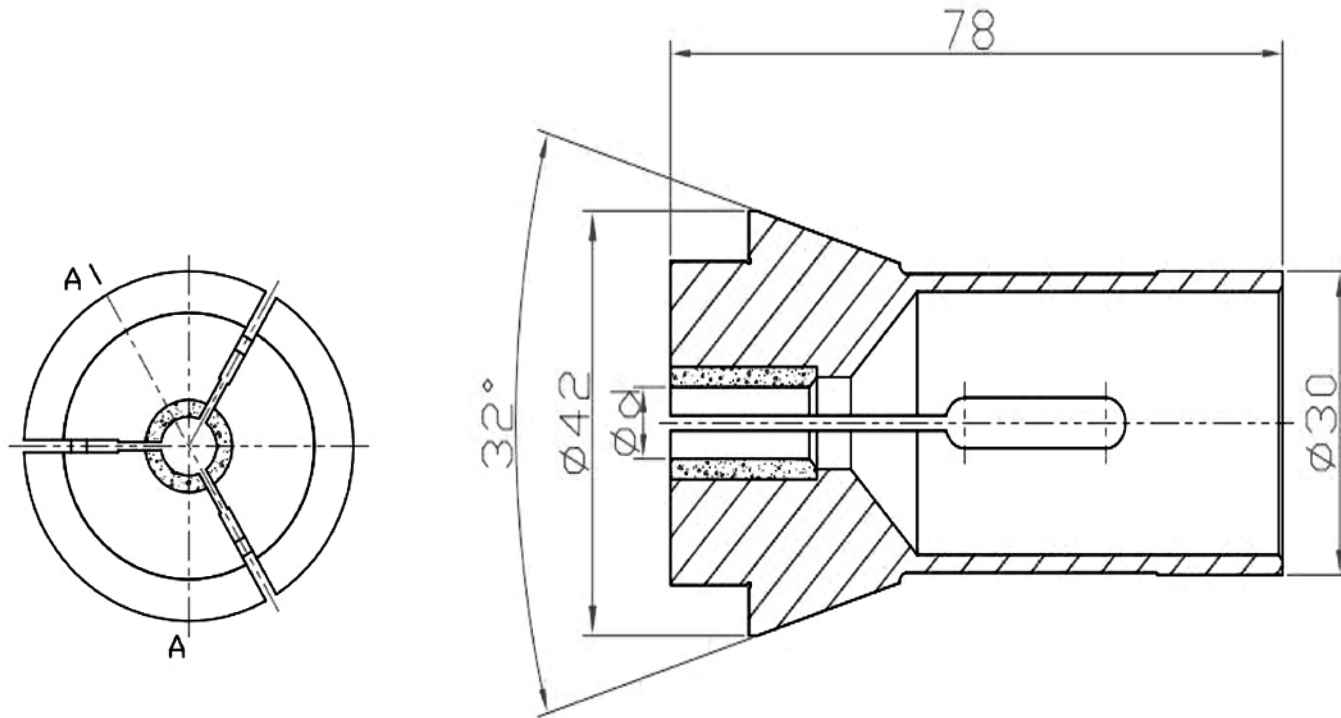

PART NO.P3078

Source: <https://www.precollet.com>
Please indicate the source when reproducing

			PRECOLLET [®]	Name	COLLET
				Code	CITIZEN 25#
				Scale	
				Customer	
			Material 9CrSi	DR BY	
				深圳市泽菱精密工业有限公司 Shenzhen Zeling Precision Industry Co.,Ltd.	
Rev No	Revision note	Date			

1

2

3

4