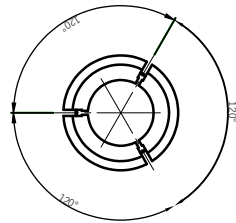

PART NO.PT1976

				Name	COLLET	
				Code	EDA-6	
				Scale		
				Customer		
			Material 9CrSi	DR BY		
				深圳市泽菱精密工业有限公司 Shenzhen Zeling Precision Industry Co.,Ltd.		
Rev No	Revision note	Date				

Source: <https://www.precollet.com>  
 Please indicate the source when reproducing

A

A

B

B

1

2

3

4