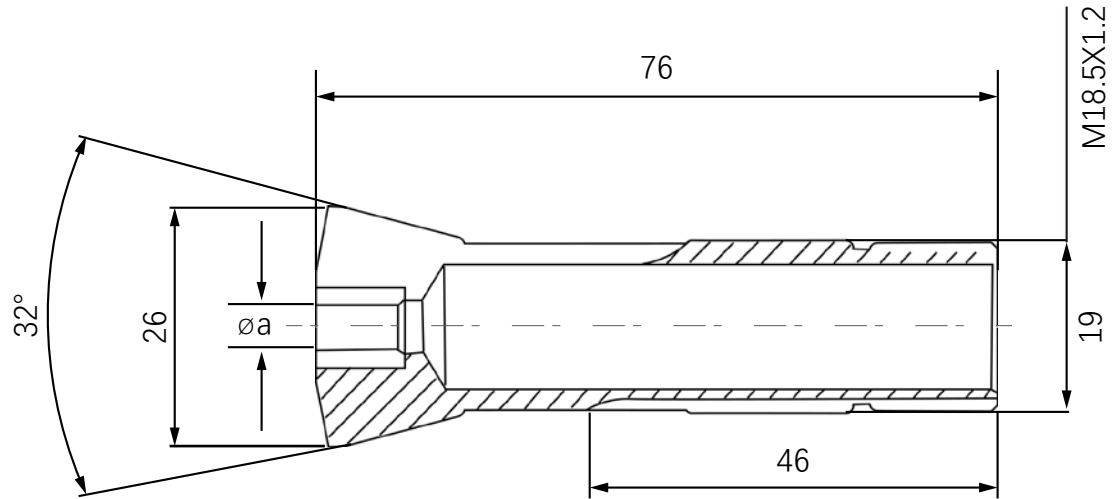

PART NO.PT1976

				Name	COLLET	
				Code	EDA-6	
				Scale		
				Customer		
			Material 9CrSi	DR BY		
				深圳市泽菱精密工业有限公司 Shenzhen Zeling Precision Industry Co.,Ltd.		
Rev No	Revision note	Date				

Source: <https://www.precollet.com>  
 Please indicate the source when reproducing