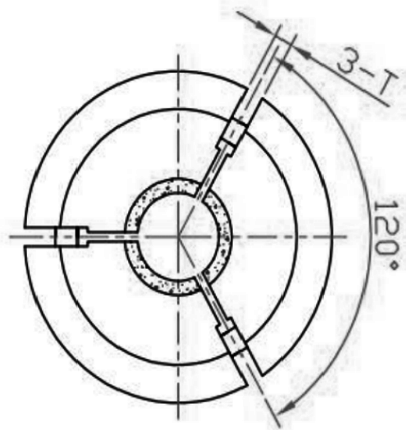

PART NO: P2877

Source: <https://www.precollet.com>
Please indicate the source when reproducing

			PRECOLLET [®]	Name	COLLET
				Code	TSUAGMI 20#
				Scale	
				Customer	
			Material 9CrSi	DR BY	
Rev No	Revision note	Date		深圳市泽菱精密工业有限公司 Shenzhen Zeling Precision Industry Co.,Ltd.	