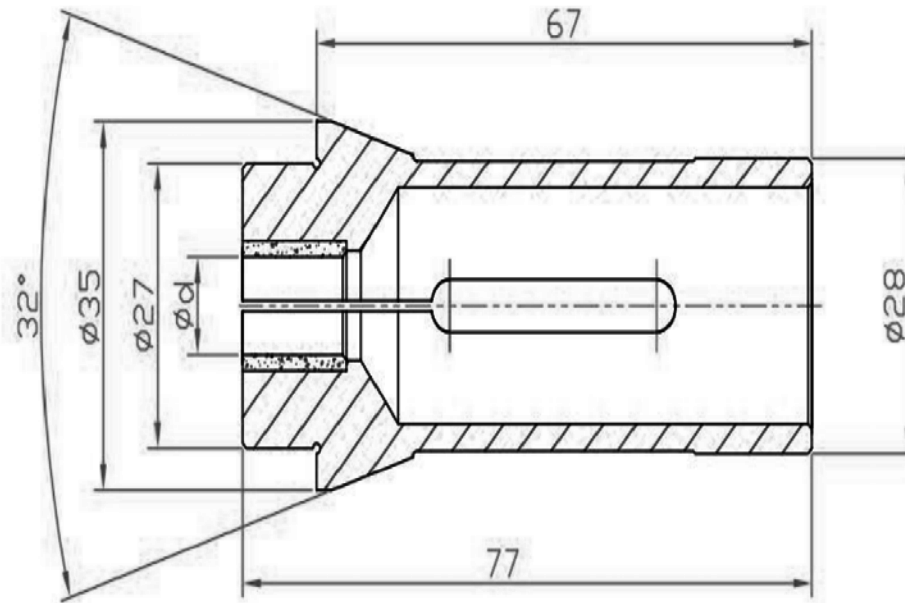

PART NO: P2877

Source: <https://www.precollet.com>
Please indicate the source when reproducing

			PRECOLLET [®]	Name	COLLET
				Code	TSUAGMI 20#
				Scale	
				Customer	
			Material 9CrSi	DR BY	
Rev No	Revision note	Date		深圳市泽菱精密工业有限公司 Shenzhen Zeling Precision Industry Co.,Ltd.	