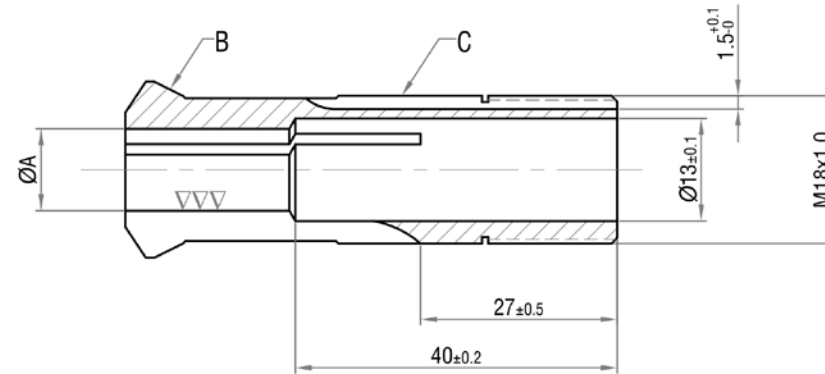

PART NO: PG125R

| | | | | | |
|--------|---------------|------|-------------------------------|--|---------------|
| | | | PRECOLLET [®] | Name | GUIDE BUSHING |
| | | | | Code | SD125R |
| | | | | Scale | |
| | | | | Customer | |
| | | | Material 9CrSi | DR BY | |
| | | | | 深圳市泽菱精密工业有限公司 Shenzhen Zeling Precision Industry Co.,Ltd. | |
| Rev No | Revision note | Date | | | |