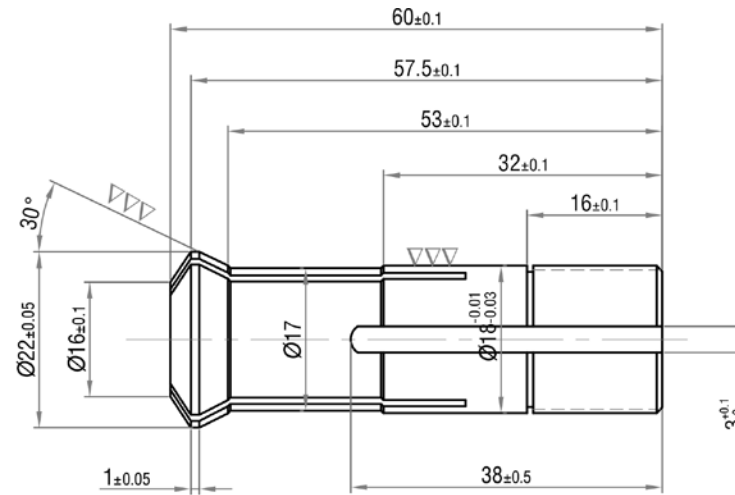

PART NO: PG125R

| | | | | | |
|--------|---------------|------|-------------------------------|--|---------------|
| | | | PRECOLLET [®] | Name | GUIDE BUSHING |
| | | | | Code | SD125R |
| | | | | Scale | |
| | | | | Customer | |
| | | | Material 9CrSi | DR BY | |
| | | | | 深圳市泽菱精密工业有限公司 Shenzhen Zeling Precision Industry Co.,Ltd. | |
| Rev No | Revision note | Date | | | |