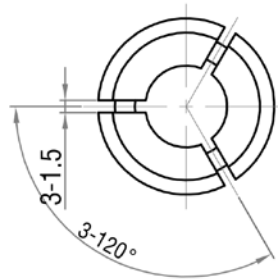

PART NO: PG125R

| | | | | | |
|--------|---------------|------|-------------------------------|--|---------------|
| | | | PRECOLLET [®] | Name | GUIDE BUSHING |
| | | | | Code | SD125R |
| | | | | Scale | |
| | | | | Customer | |
| | | | Material 9CrSi | DR BY | |
| | | | | 深圳市泽菱精密工业有限公司 Shenzhen Zeling Precision Industry Co.,Ltd. | |
| Rev No | Revision note | Date | | | |